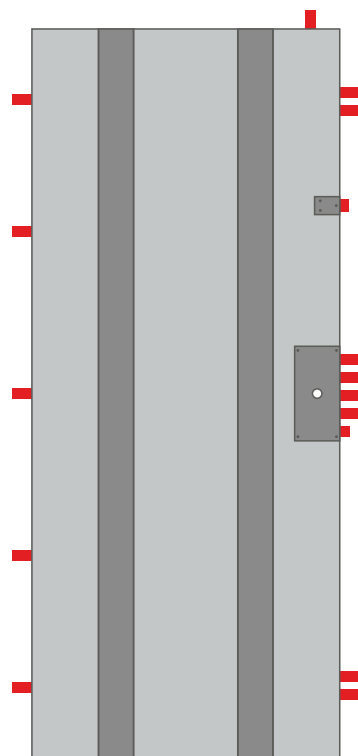

All KETE doors accompanied by certificates of accredited laboratories in Greece and abroad.

Usile KETE doors sunt certificate de companii acreditate din Grecia si tarile partenere.